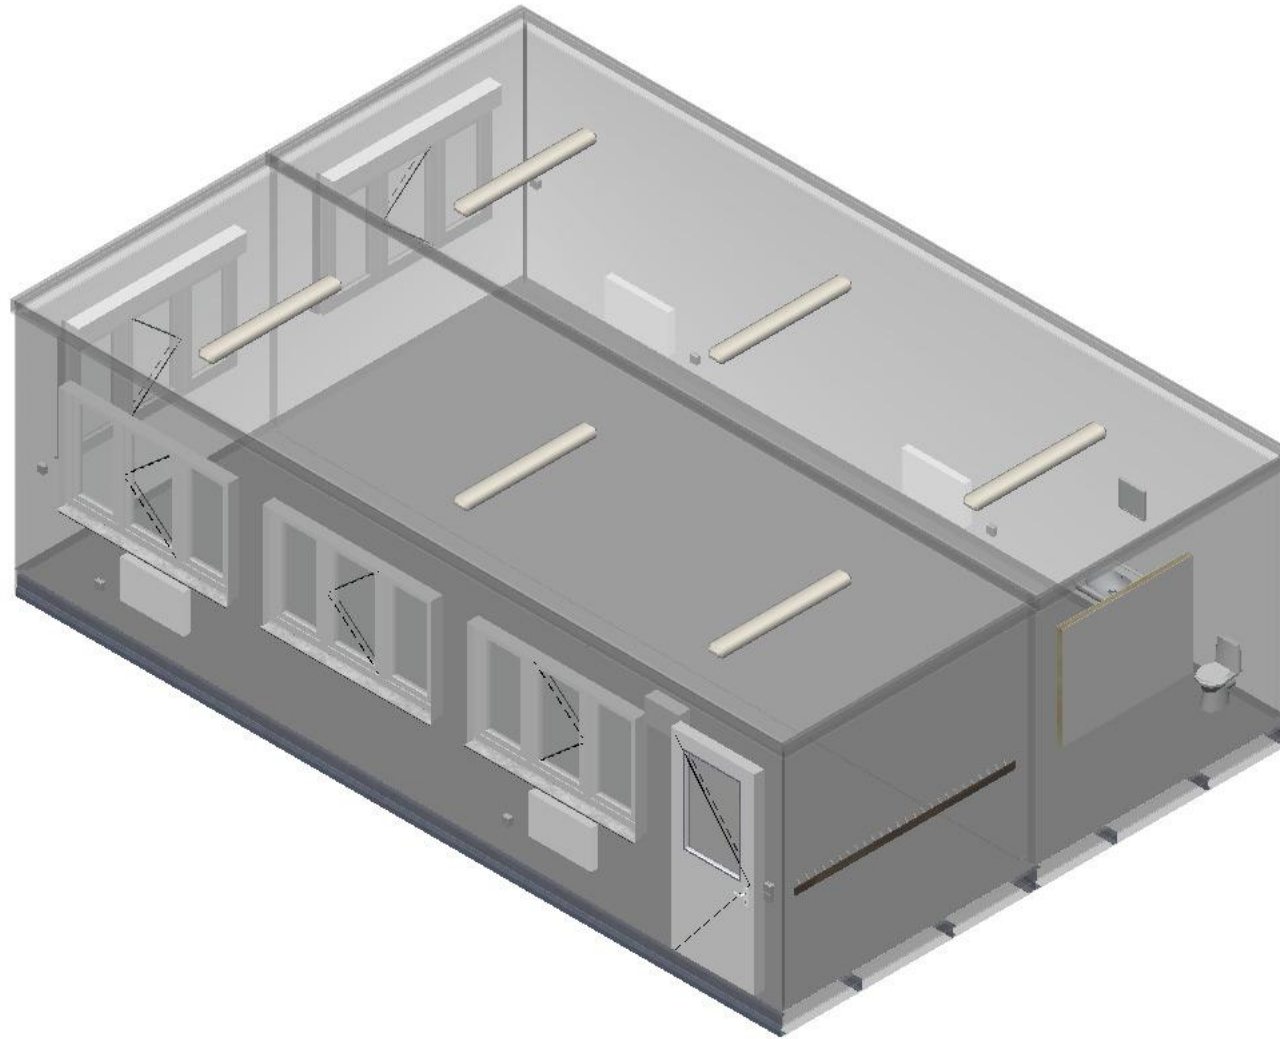

ground floor

Insulation Roof: 8cm
 Insulation Wall: 8cm
 Insulation Floor: 4cm
 Interior height: +/- 260cm
 Total height: 300cm

Voorbehoud van wijzigingen
 Subject to change

NR	Utilities
A2	Floor connection waste Ø90 PVC
E1	Connection in floor CEE 5p 32A
O1	Floor connection supply 1/2" Cu

Client:	WARSCO UNIST FLEET		
Offer:	-	KO: -	CPSO: -
Dimensions:	LX 2X 900 300 H300	Date:	01-03-2022
Site name:	-	Version:	V1 (RH)
UnitNr:	2005/13663+664		
Color:	Goosewing grey		
A4 Scale:	1:70, 1:1, 1:60		

Voorbehoud van wijzigingen
Subject to change

Client:	WARSCO UNIST FLEET		
Offer:	-	KO: -	CPSO: -
Dimensions:	LX 2X 900 300 H300		Date: 01-03-2022
Sitename:	-		Version: V1 (RH)
UnitNr:	2005/13663+664		
Color:	Goosewing grey		
A4 Scale:	1:200		

Voorbehoud van wijzigingen
Subject to change

Client:	WARSCO UNIST FLEET		
Offer:	-	KO: -	CPSO: -
Dimensions:	LX 2X 900 300 H300	Date:	01-03-2022
Sitename:	-	Version:	V1 (RH)
UnitNr:	2005/13663+664		
Color:	Goosewing grey		
A4 Scale:	1:200, 1:250		