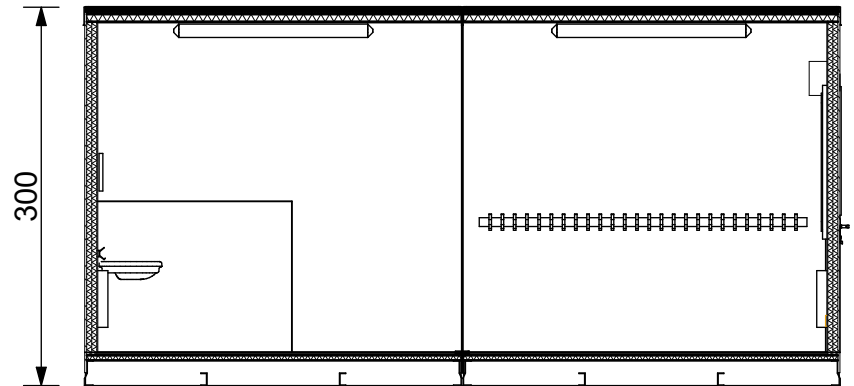

ground floor

Insulation Roof: 8cm
 Insulation Wall: 8cm
 Insulation Floor: 4cm
 Interior height: +/- 260cm
 Total height: 300cm

Voorbehoud van wijzigingen
 Subject to change

NR	Utilities
A2	Floor connection waste Ø90 PVC
E1	Connection in floor CEE 5p 32A
O1	Floor connection supply 1/2" Cu

Client:	WARSCO UNIST FLEET		
Offer:	-	KO: -	CPSO: -
Dimensions:	LX 2X 900 300 H300	Date:	01-03-2022
Site name:	-	Version:	V1 (RH)
UnitNr:	2005/13663+664		
Color:	Goosewing grey		
A4 Scale:	1:70, 1:1, 1:60		

Voorbehoud van wijzigingen
Subject to change

Client:	WARSCO UNIST FLEET		
Offer:	-	KO: -	CPSO: -
Dimensions:	LX 2X 900 300 H300		Date: 01-03-2022
Sitename:	-		Version: V1 (RH)
UnitNr:	2005/13663+664		
Color:	Goosewing grey		
A4 Scale:	1:200		

Voorbehoud van wijzigingen
Subject to change

Client:	WARSCO UNIST FLEET		
Offer:	-	KO: -	CPSO: -
Dimensions:	LX 2X 900 300 H300	Date:	01-03-2022
Sitename:	-	Version:	V1 (RH)
UnitNr:	2005/13663+664		
Color:	Goosewing grey		
A4 Scale:	1:200, 1:250		