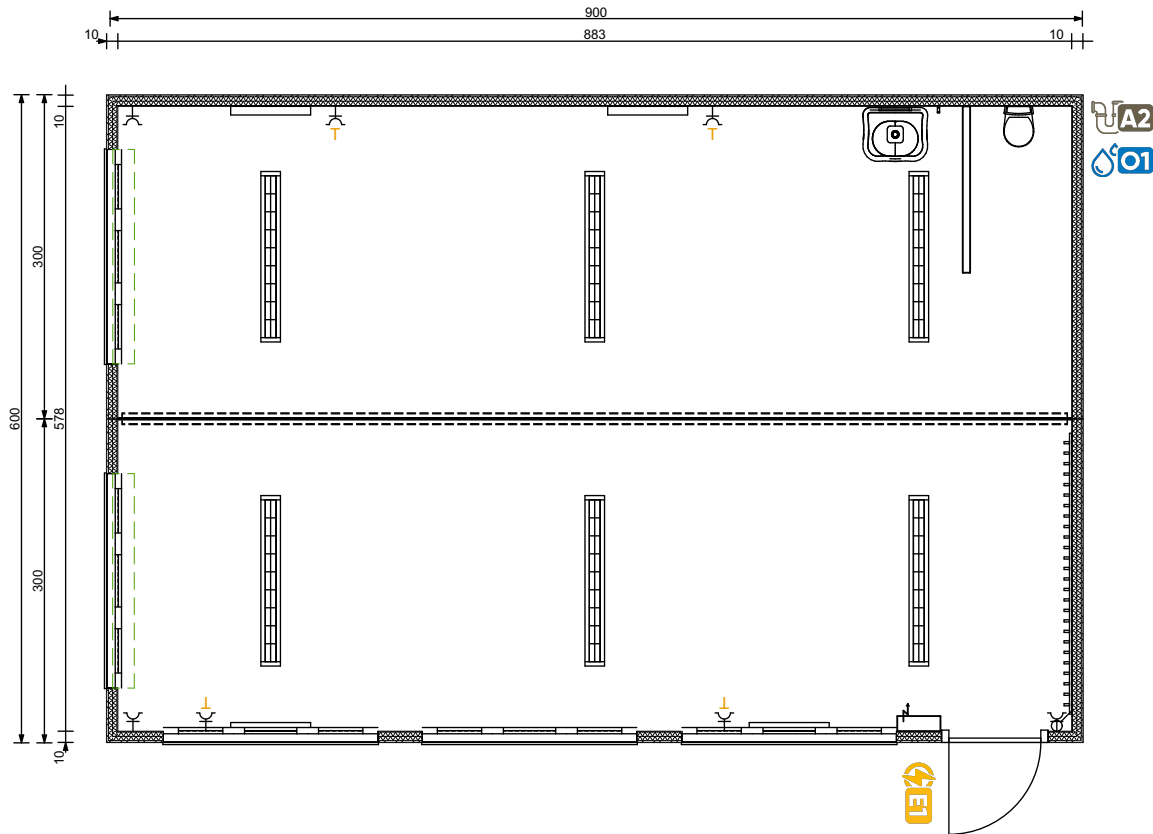

ground floor

Insulation Roof: 8cm
 Insulation Wall: 8cm
 Insulation Floor: 4cm
 Interior height: +/- 260cm
 Total height: 300cm

Voorbehoud van wijzigingen
 Subject to change

NR	Utilities
A2	Floor connection waste Ø90 PVC
E1	Connection in floor CEE 5p 32A
O1	Floor connection supply 1/2" Cu

Client:	WARSCO UNIST FLEET		
Offer:	-	KO: -	CPSO: -
Dimensions:	LX 2X 900 300 H300	Date:	01-03-2022
Site name:	-	Version:	V1 (RH)
UnitNr:	2005/13663+664		
Color:	Goosewing grey		
A4 Scale:	1:70, 1:1, 1:60		

Voorbehoud van wijzigingen
Subject to change

Client:	WARSCO UNIST FLEET		
Offer:	-	KO: -	CPSO: -
Dimensions:	LX 2X 900 300 H300		Date: 01-03-2022
Sitename:	-		Version: V1 (RH)
UnitNr:	2005/13663+664		
Color:	Goosewing grey		
A4 Scale:	1:200		

Voorbehoud van wijzigingen
Subject to change

Client:	WARSCO UNIST FLEET		
Offer:	-	KO: -	CPSO: -
Dimensions:	LX 2X 900 300 H300	Date:	01-03-2022
Sitename:	-	Version:	V1 (RH)
UnitNr:	2005/13663+664		
Color:	Goosewing grey		
A4 Scale:	1:200, 1:250		