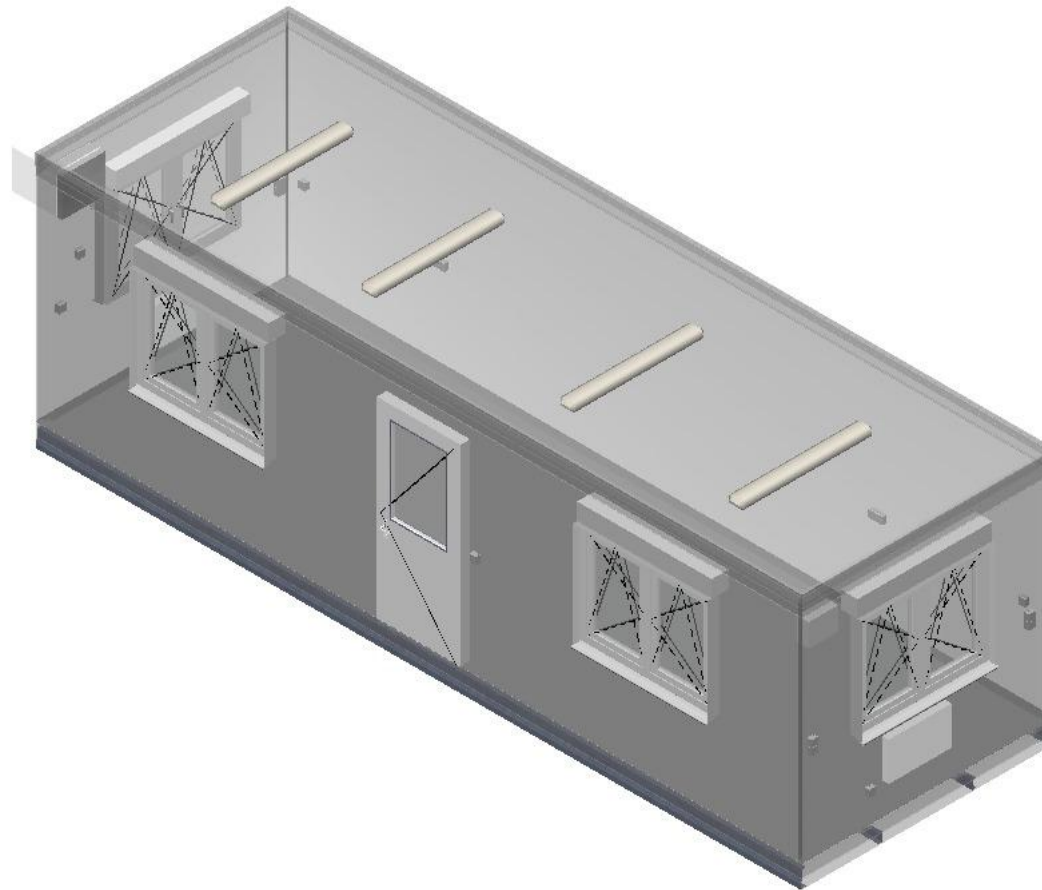

**ground floor**

**Section**

Insulation roof: 8cm  
 Insulation wall: 8cm  
 Insulation floor: 4cm  
 Interior height: +/- 256cm  
 Total height: 300cm

Voorbehoud van wijzigingen  
 Subject to change

<b>NR</b>	<b>Utilities</b>
E1	Connection in floor CEE 5p 32A

Client:	<b>WARSCO UNITS FLEET</b>		
Offer:	-	KO: -	CPSO: -
Dimensions:	LX 900 300 H300		Date: 15-04-2022
Sitename:	-		Version: V2 (LB)
UnitNr:	2005/13574		
Color:	PLS GOOSEWING		
A4 Scale:	1:55, 1:1		

Voorbehoud van wijzigingen  
Subject to change

Client:	<b>WARSCO UNITS FLEET</b>		
Offer:	-	KO: -	CPSO: -
Dimensions:	LX 900 300 H300		Date: 15-04-2022
Sitename:	-		Version: V2 (LB)
UnitNr:	2005/13574		
Color:	PLS GOOSEWING		
A4 Scale:	1:200		

Voorbehoud van wijzigingen  
Subject to change

Client:	<b>WARSCO UNITS FLEET</b>		
Offer:	-	KO: -	CPSO: -
Dimensions:	LX 900 300 H300		Date: 15-04-2022
Site name:	-		Version: V2 (LB)
UnitNr:	2005/13574		
Color:	PLS GOOSEWING		
A4 Scale:	1:200, 1:250		