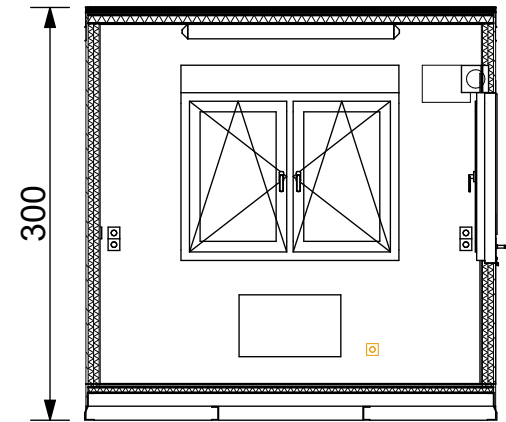

**ground floor**

**Section**

Insulation roof: 8cm  
 Insulation wall: 8cm  
 Insulation floor: 4cm  
 Interior height: +/- 256cm  
 Total height: 300cm

Voorbehoud van wijzigingen  
 Subject to change

<b>NR</b>	<b>Utilities</b>
E1	Connection in floor CEE 5p 32A

Client:	<b>WARSCO UNITS FLEET</b>		
Offer:	-	KO: -	CPSO: -
Dimensions:	LX 900 300 H300		Date: 15-04-2022
Sitename:	-		Version: V2 (LB)
UnitNr:	2005/13574		
Color:	PLS GOOSEWING		
A4 Scale:	1:55, 1:1		