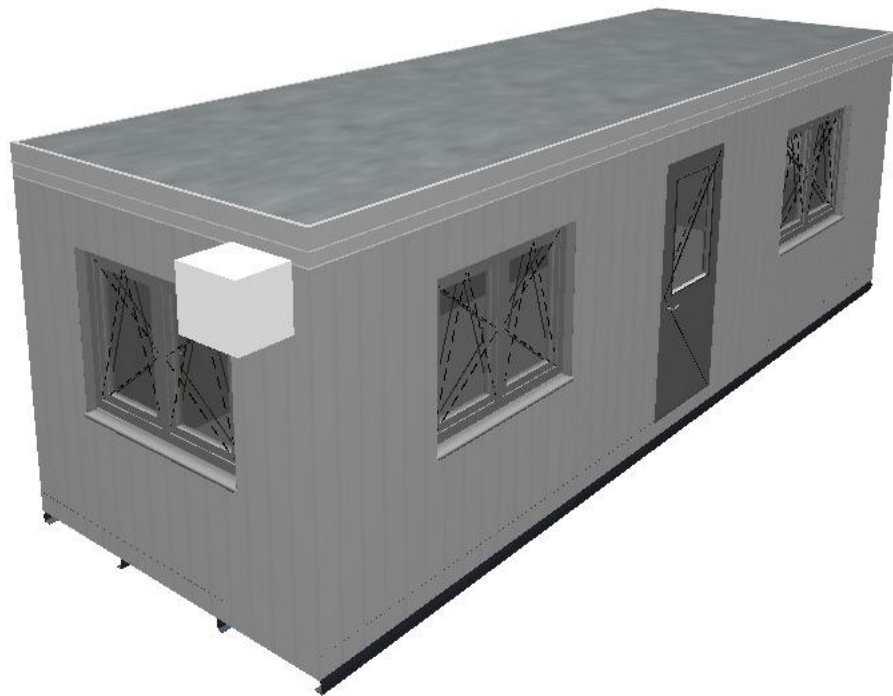

**ground floor**

**Section**

Insulation roof: 8cm  
 Insulation wall: 8cm  
 Insulation floor: 4cm  
 Interior height: +/- 256cm  
 Total height: 300cm

Voorbehoud van wijzigingen  
 Subject to change

<b>NR</b>	<b>Utilities</b>
E1	Connection in floor CEE 5p 32A

Client:	<b>WARSCO UNITS FLEET</b>		
Offer:	-	KO: -	CPSO: -
Dimensions:	LX 900 300 H300		Date: 15-04-2022
Sitename:	-		Version: V2 (LB)
UnitNr:	2005/13574		
Color:	PLS GOOSEWING		
A4 Scale:	1:55, 1:1		

Voorbehoud van wijzigingen  
Subject to change

Client:	<b>WARSCO UNITS FLEET</b>		
Offer:	-	KO: -	CPSO: -
Dimensions:	LX 900 300 H300		Date: 15-04-2022
Sitename:	-		Version: V2 (LB)
UnitNr:	2005/13574		
Color:	PLS GOOSEWING		
A4 Scale:	1:200		

Voorbehoud van wijzigingen  
Subject to change

Client:	<b>WARSCO UNITS FLEET</b>		
Offer:	-	KO: -	CPSO: -
Dimensions:	LX 900 300 H300		Date: 15-04-2022
Site name:	-		Version: V2 (LB)
UnitNr:	2005/13574		
Color:	PLS GOOSEWING		
A4 Scale:	1:200, 1:250		