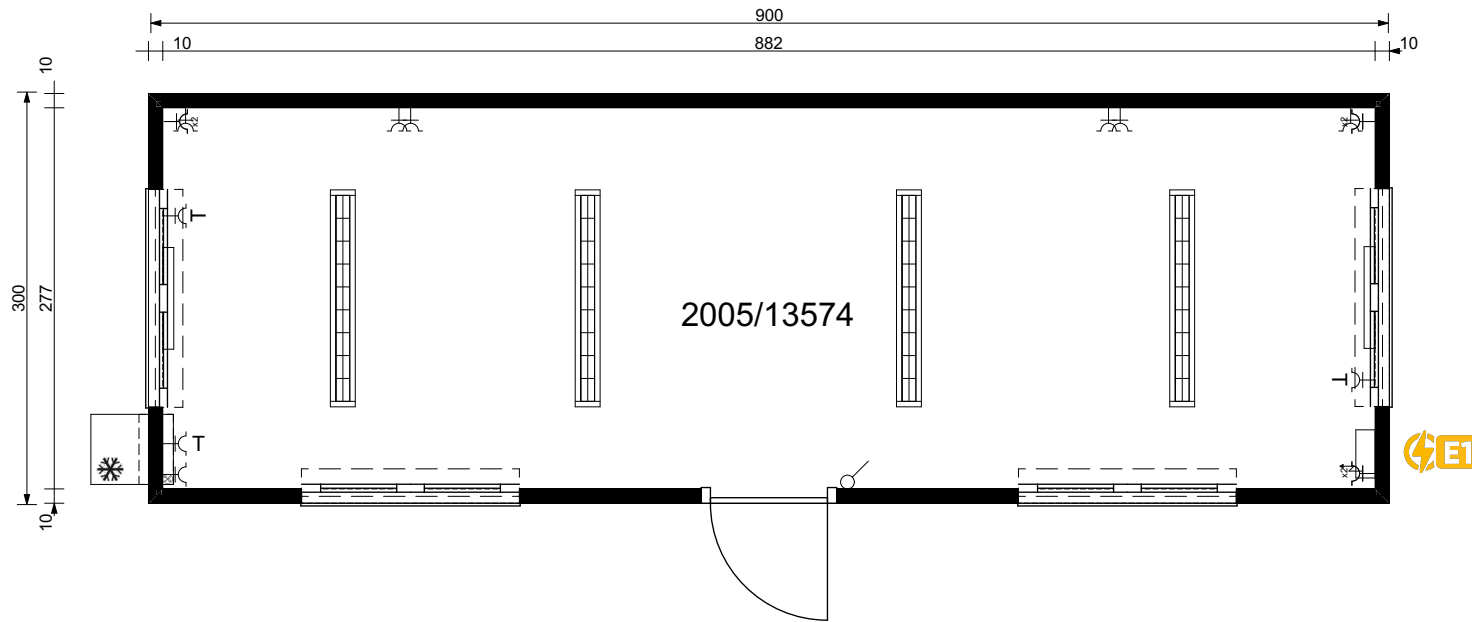

**ground floor**

**Section**

Insulation roof: 8cm  
 Insulation wall: 8cm  
 Insulation floor: 4cm  
 Interior height: +/- 256cm  
 Total height: 300cm

Voorbehoud van wijzigingen  
 Subject to change

<b>NR</b>	<b>Utilities</b>
E1	Connection in floor CEE 5p 32A

Client:	<b>WARSCO UNITS FLEET</b>		
Offer:	-	KO: -	CPSO: -
Dimensions:	LX 900 300 H300		Date: 15-04-2022
Sitename:	-		Version: V2 (LB)
UnitNr:	2005/13574		
Color:	PLS GOOSEWING		
A4 Scale:	1:55, 1:1		

Voorbehoud van wijzigingen  
Subject to change

Client:	<b>WARSCO UNITS FLEET</b>		
Offer:	-	KO: -	CPSO: -
Dimensions:	LX 900 300 H300		Date: 15-04-2022
Sitename:	-		Version: V2 (LB)
UnitNr:	2005/13574		
Color:	PLS GOOSEWING		
A4 Scale:	1:200		

Voorbehoud van wijzigingen  
Subject to change

Client:	<b>WARSCO UNITS FLEET</b>		
Offer:	-	KO: -	CPSO: -
Dimensions:	LX 900 300 H300		Date: 15-04-2022
Site name:	-		Version: V2 (LB)
UnitNr:	2005/13574		
Color:	PLS GOOSEWING		
A4 Scale:	1:200, 1:250		